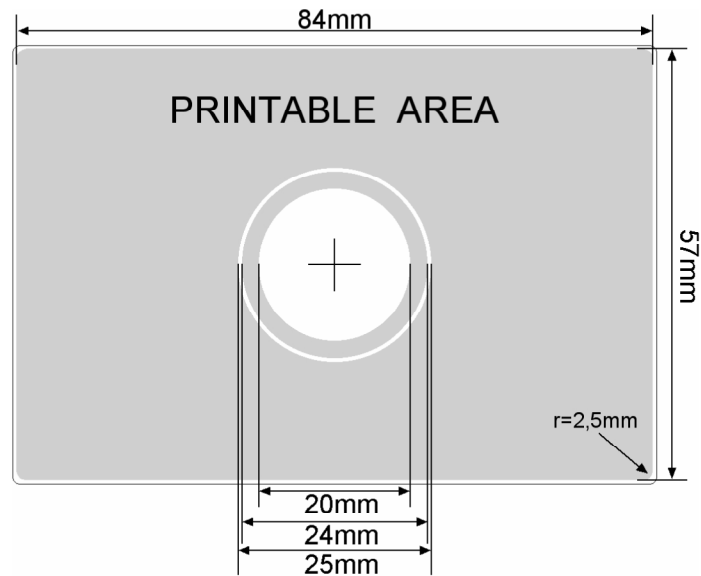

Data Sheet

CD Business Card

- Discformat:** 15 - 80 mm
- Printable Area:** 20 - 24 mm / 25 – (84 x 57) mm (At a diameter of 24 to 25 mm printing is not possible!)
angle radius: 2,5 mm
- Printing method:** Silkscreen or Offset

Please take notice of specification No. 4.000E (Specification for delivery of label data) or of specification No. 4.001E (Labelfilm specification).

Data Sheet CD Business Card	Spec-No.: 4.004	Revisor: QM
	Valid from: 14.07.2004	Version: 01.04
	Last up-date: 14.07.2004	Page 1 of 1