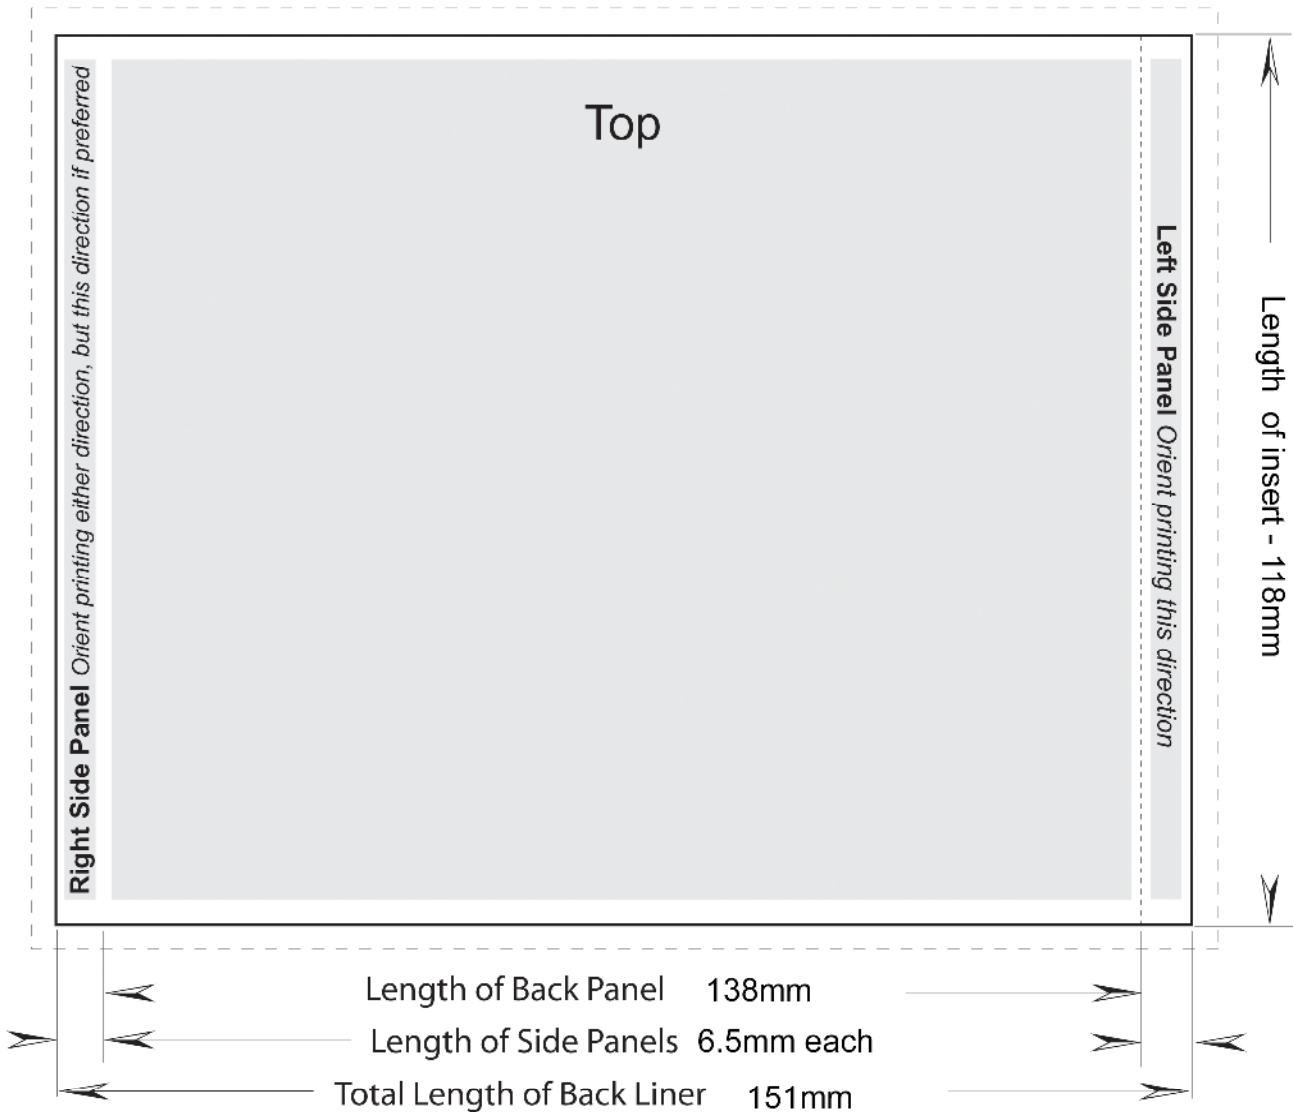

# BACK TRAY LINER FOR CD JEWEL CASE

| KEY   |                                |
|-------|--------------------------------|
| —     | Die (cut) Lines                |
| - - - | Bleed (note 1)                 |
| ■     | Keep text within here (note 2) |
| ..... | Perforation                    |