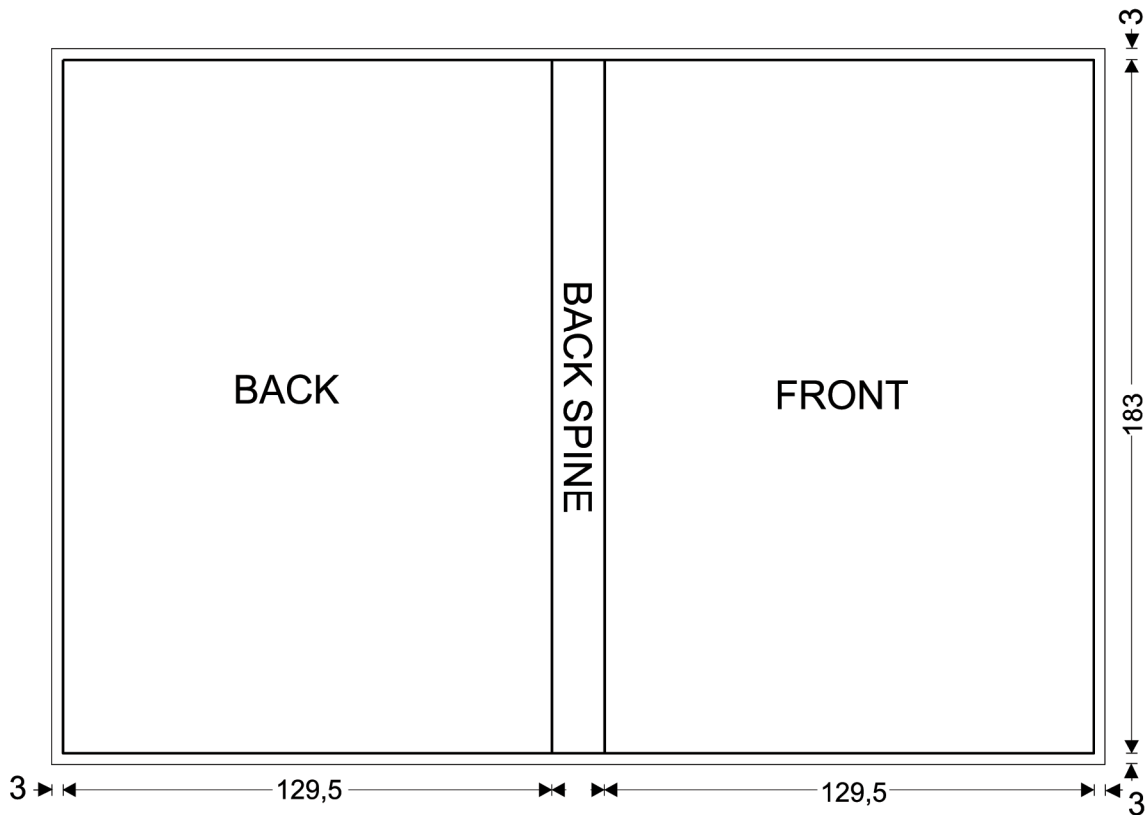

INLAY CARD FOR AMARAY-STYLE DVD BOX

Format: 273 x 183 mm (plus 3mm trim)  
Material: 170 gsm machine-coated art paper  
Print: Offset Printing (standard process colours or special colours: PANTONE and HKS)